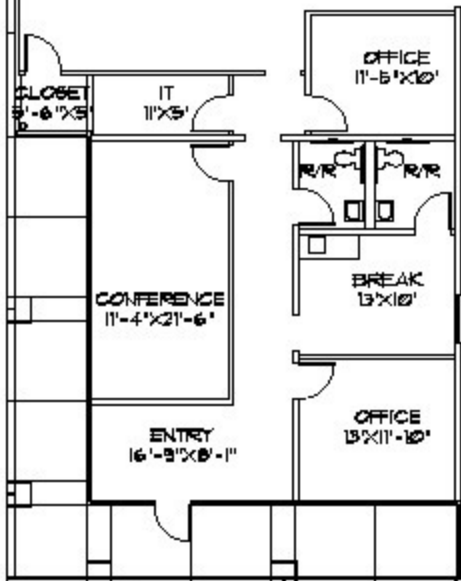

150'-0"

150'-0"

CLOSET  
5'-6" x 5'

IT  
11' x 5'

OFFICE  
11'-5" x 10'

CONFERENCE  
11'-4" x 21'-6"

BREAK  
13' x 10'

ENTRY  
16'-9" x 8'-1"

OFFICE  
13' x 11'-10"

# AS-BUILT PLAN

SCALE: 1/16"=1'-0"

NORTH